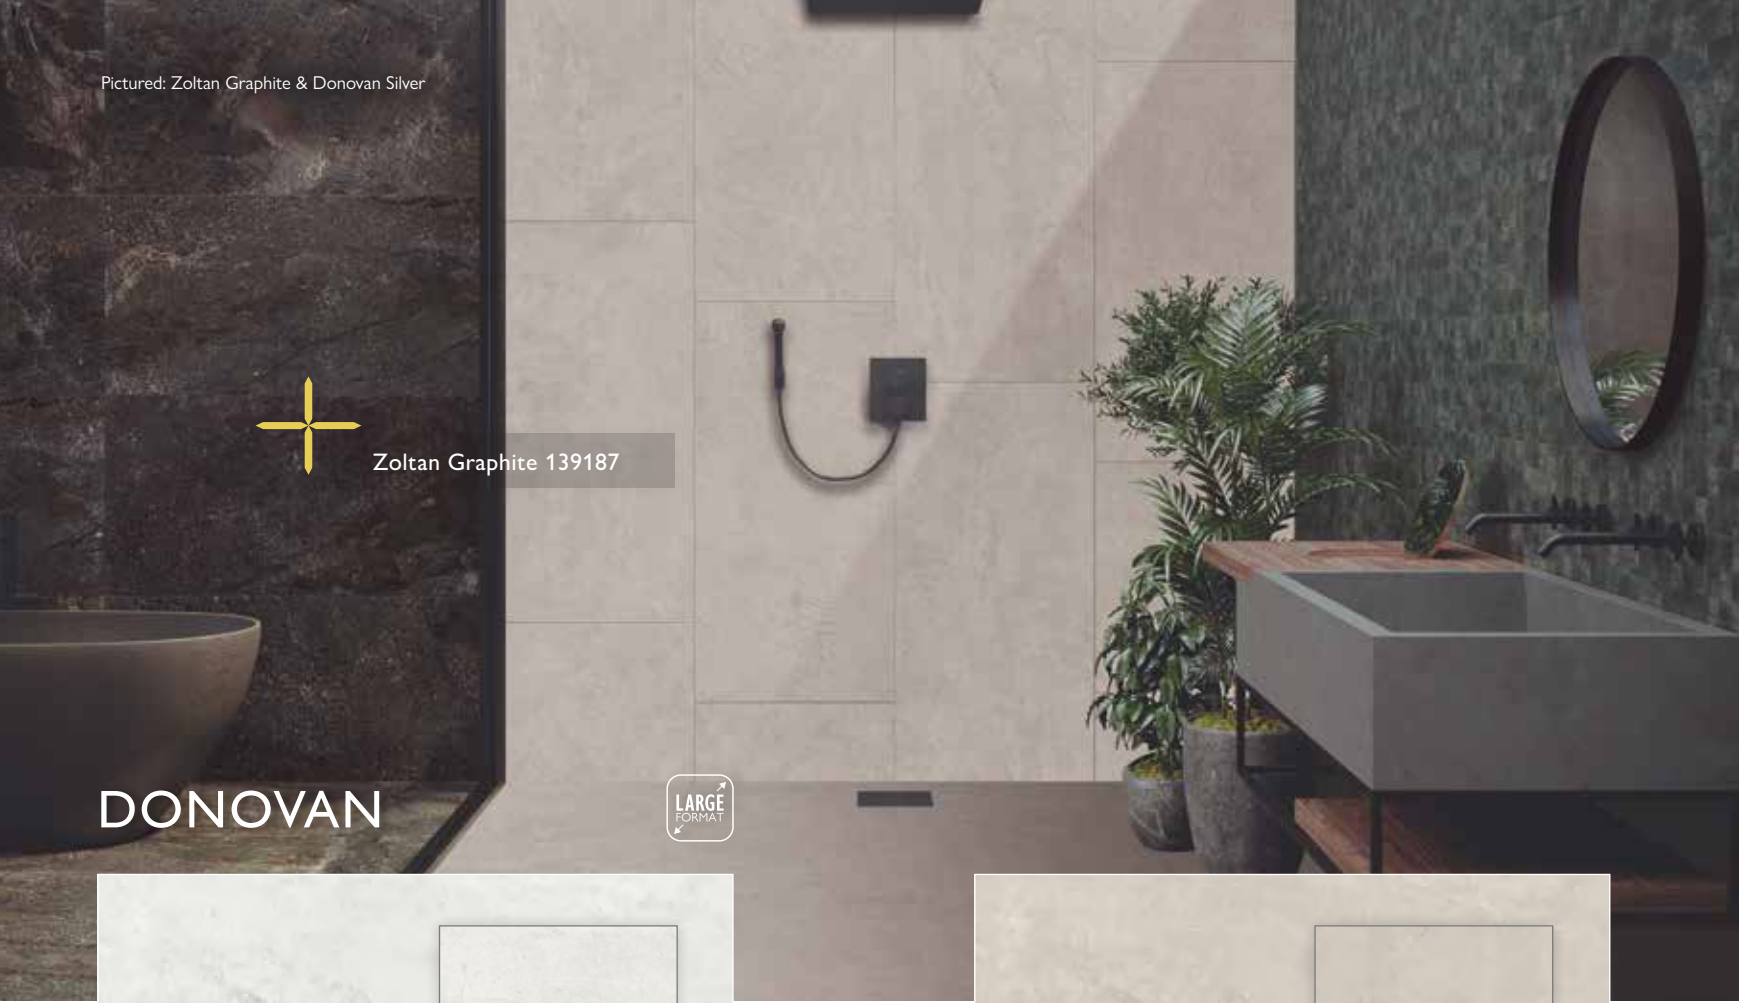

Zoltan Graphite 139187

DONOVAN