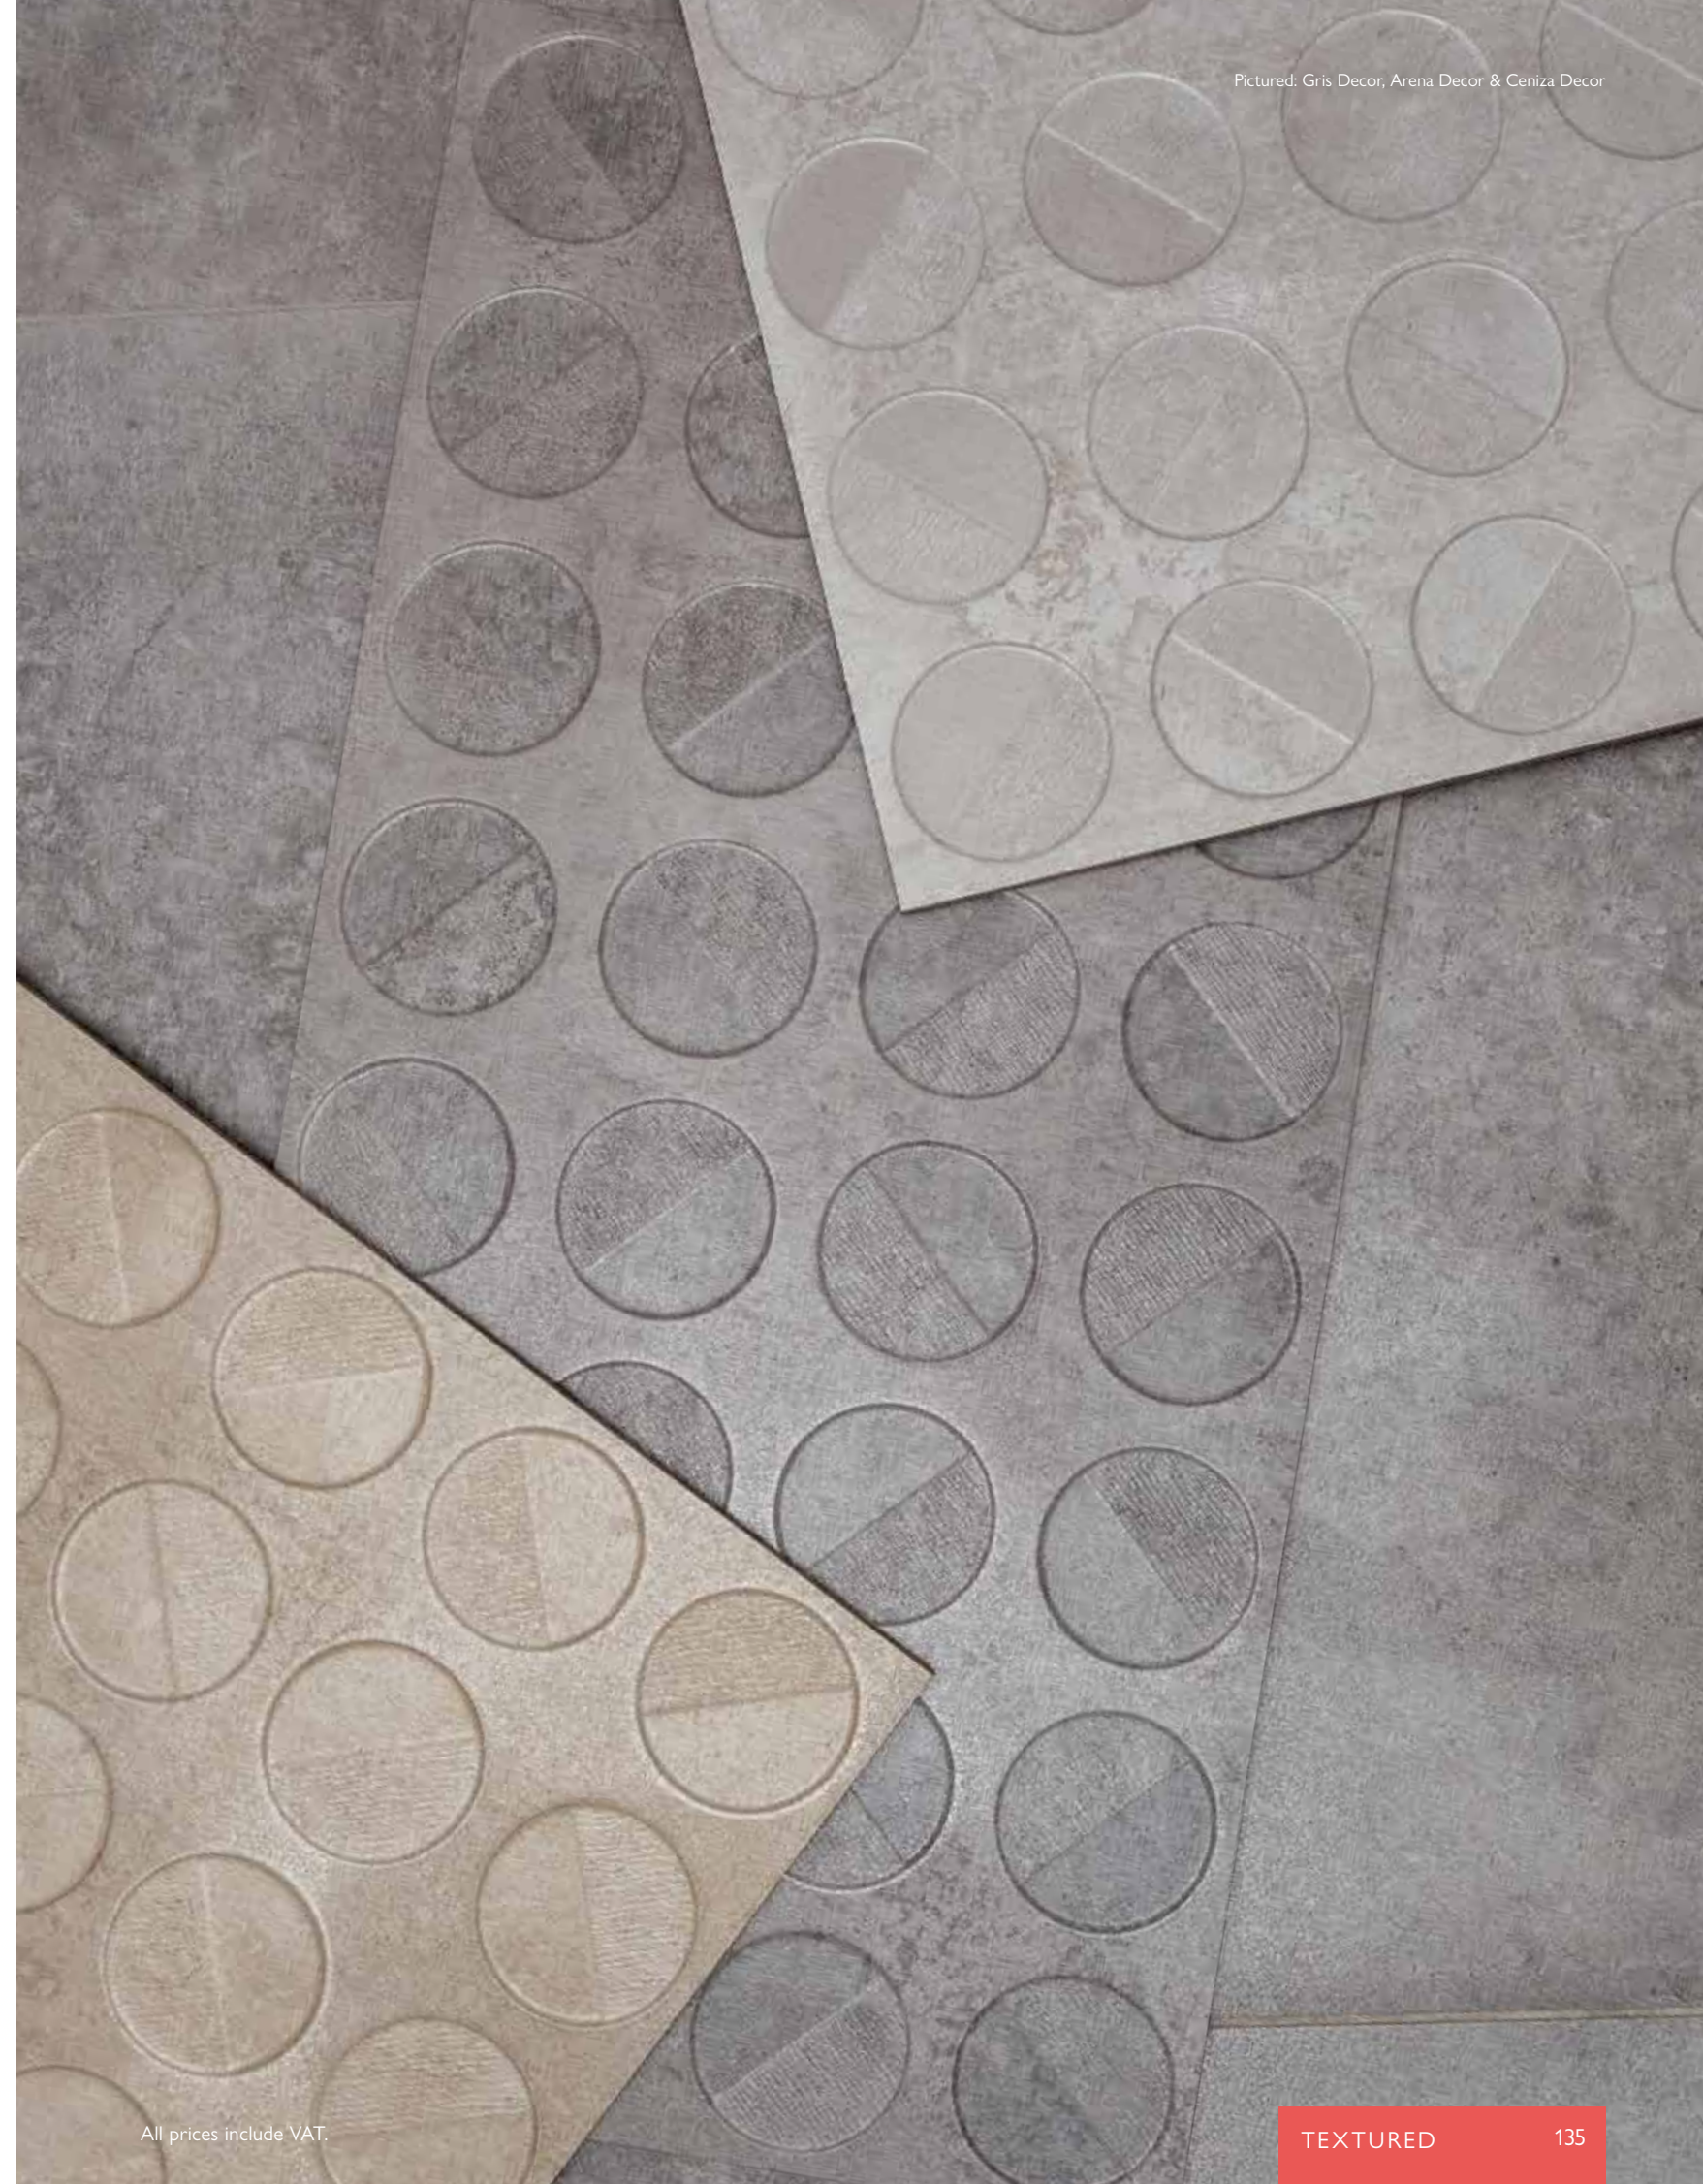

Tile	Size (mm)	Suitable For	Finish	Material	Tile Thickness	Quantity per m²	Slip Rating	Rectified
Plain	900 x 450	Wall/Floor	Matt	Porcelain	10.4	2.47	C1	•
Decor	900 x 450	Wall	Lappato	Porcelain	10.4	2.47	-	•
Square	750 x 750	Wall/Floor	Lappato	Porcelain	9.8	1.78	-	•

Pictured: Gris Decor, Arena Decor & Ceniza Decor