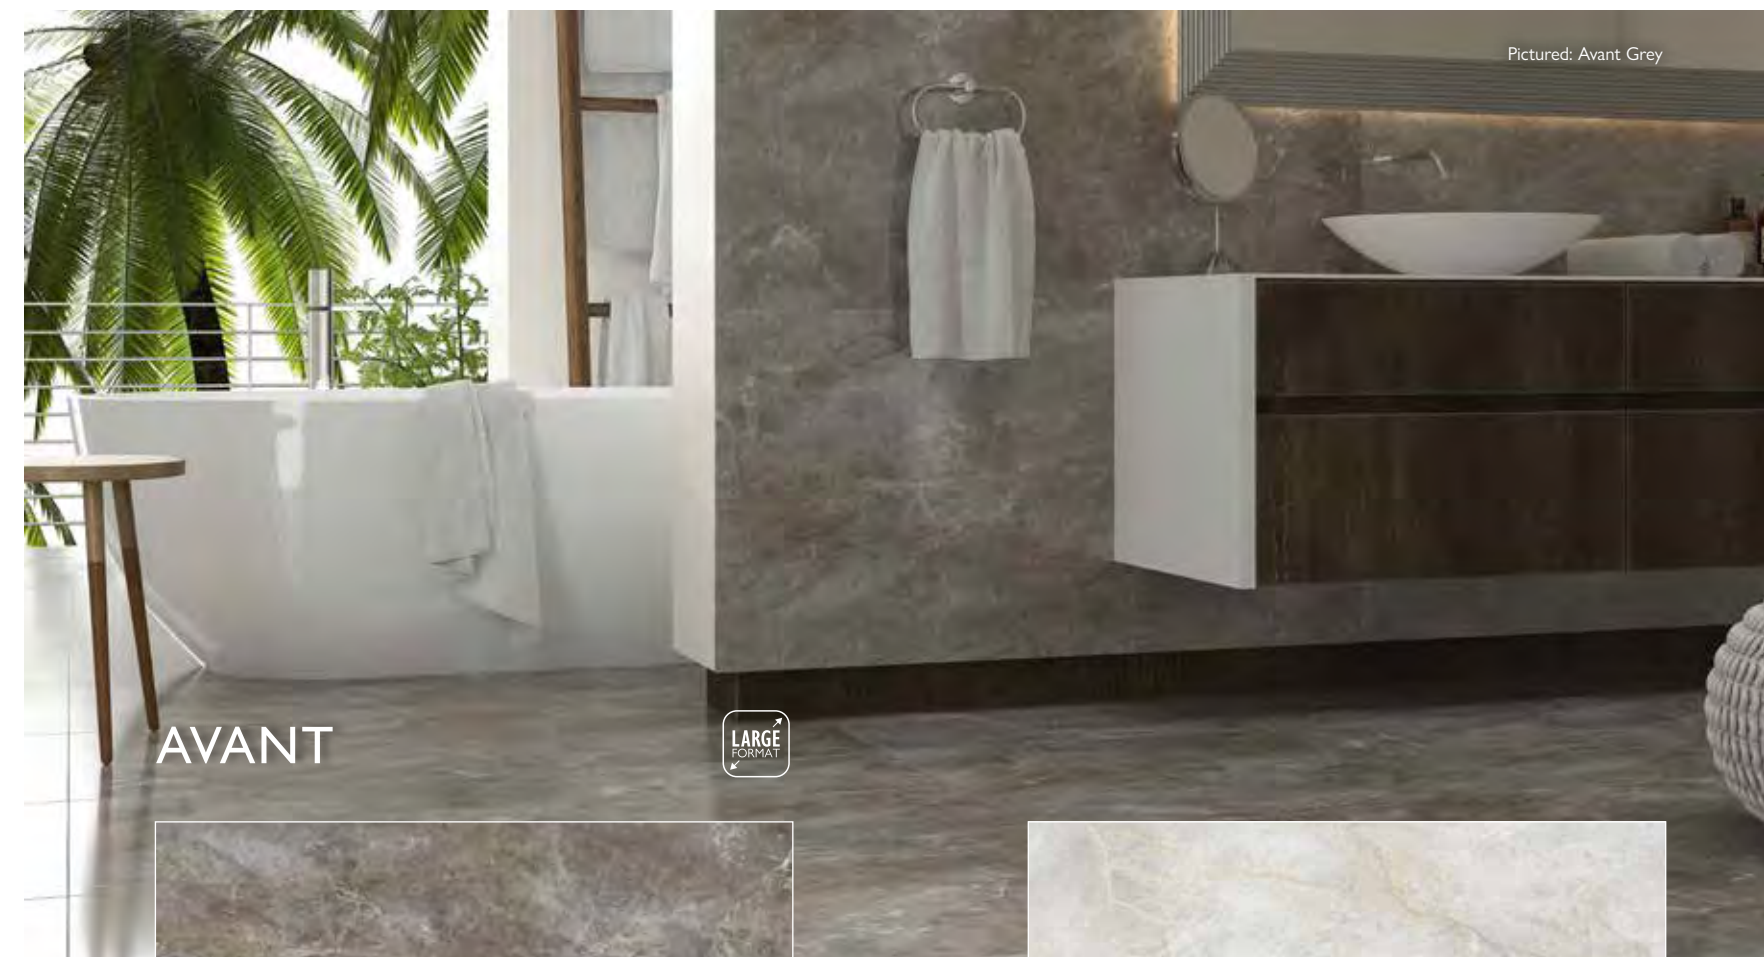

VIRTUOUS

GREEN

| Size (mm) | Code | Price per Tile | Price per m ² |
|------------|--------|----------------|--------------------------|
| 1200 x 600 | 165839 | £59.76 | £83.00 |

| Size (mm) | Suitable For | Finish | Material | Tile Thickness | Quantity per m ² | Slip Rating | Rectified |
|------------|--------------|----------|-----------|----------------|-----------------------------|-------------|-----------|
| 1200 x 600 | Wall/Floor | Polished | Porcelain | 8.8mm | 1.39 | - | • |