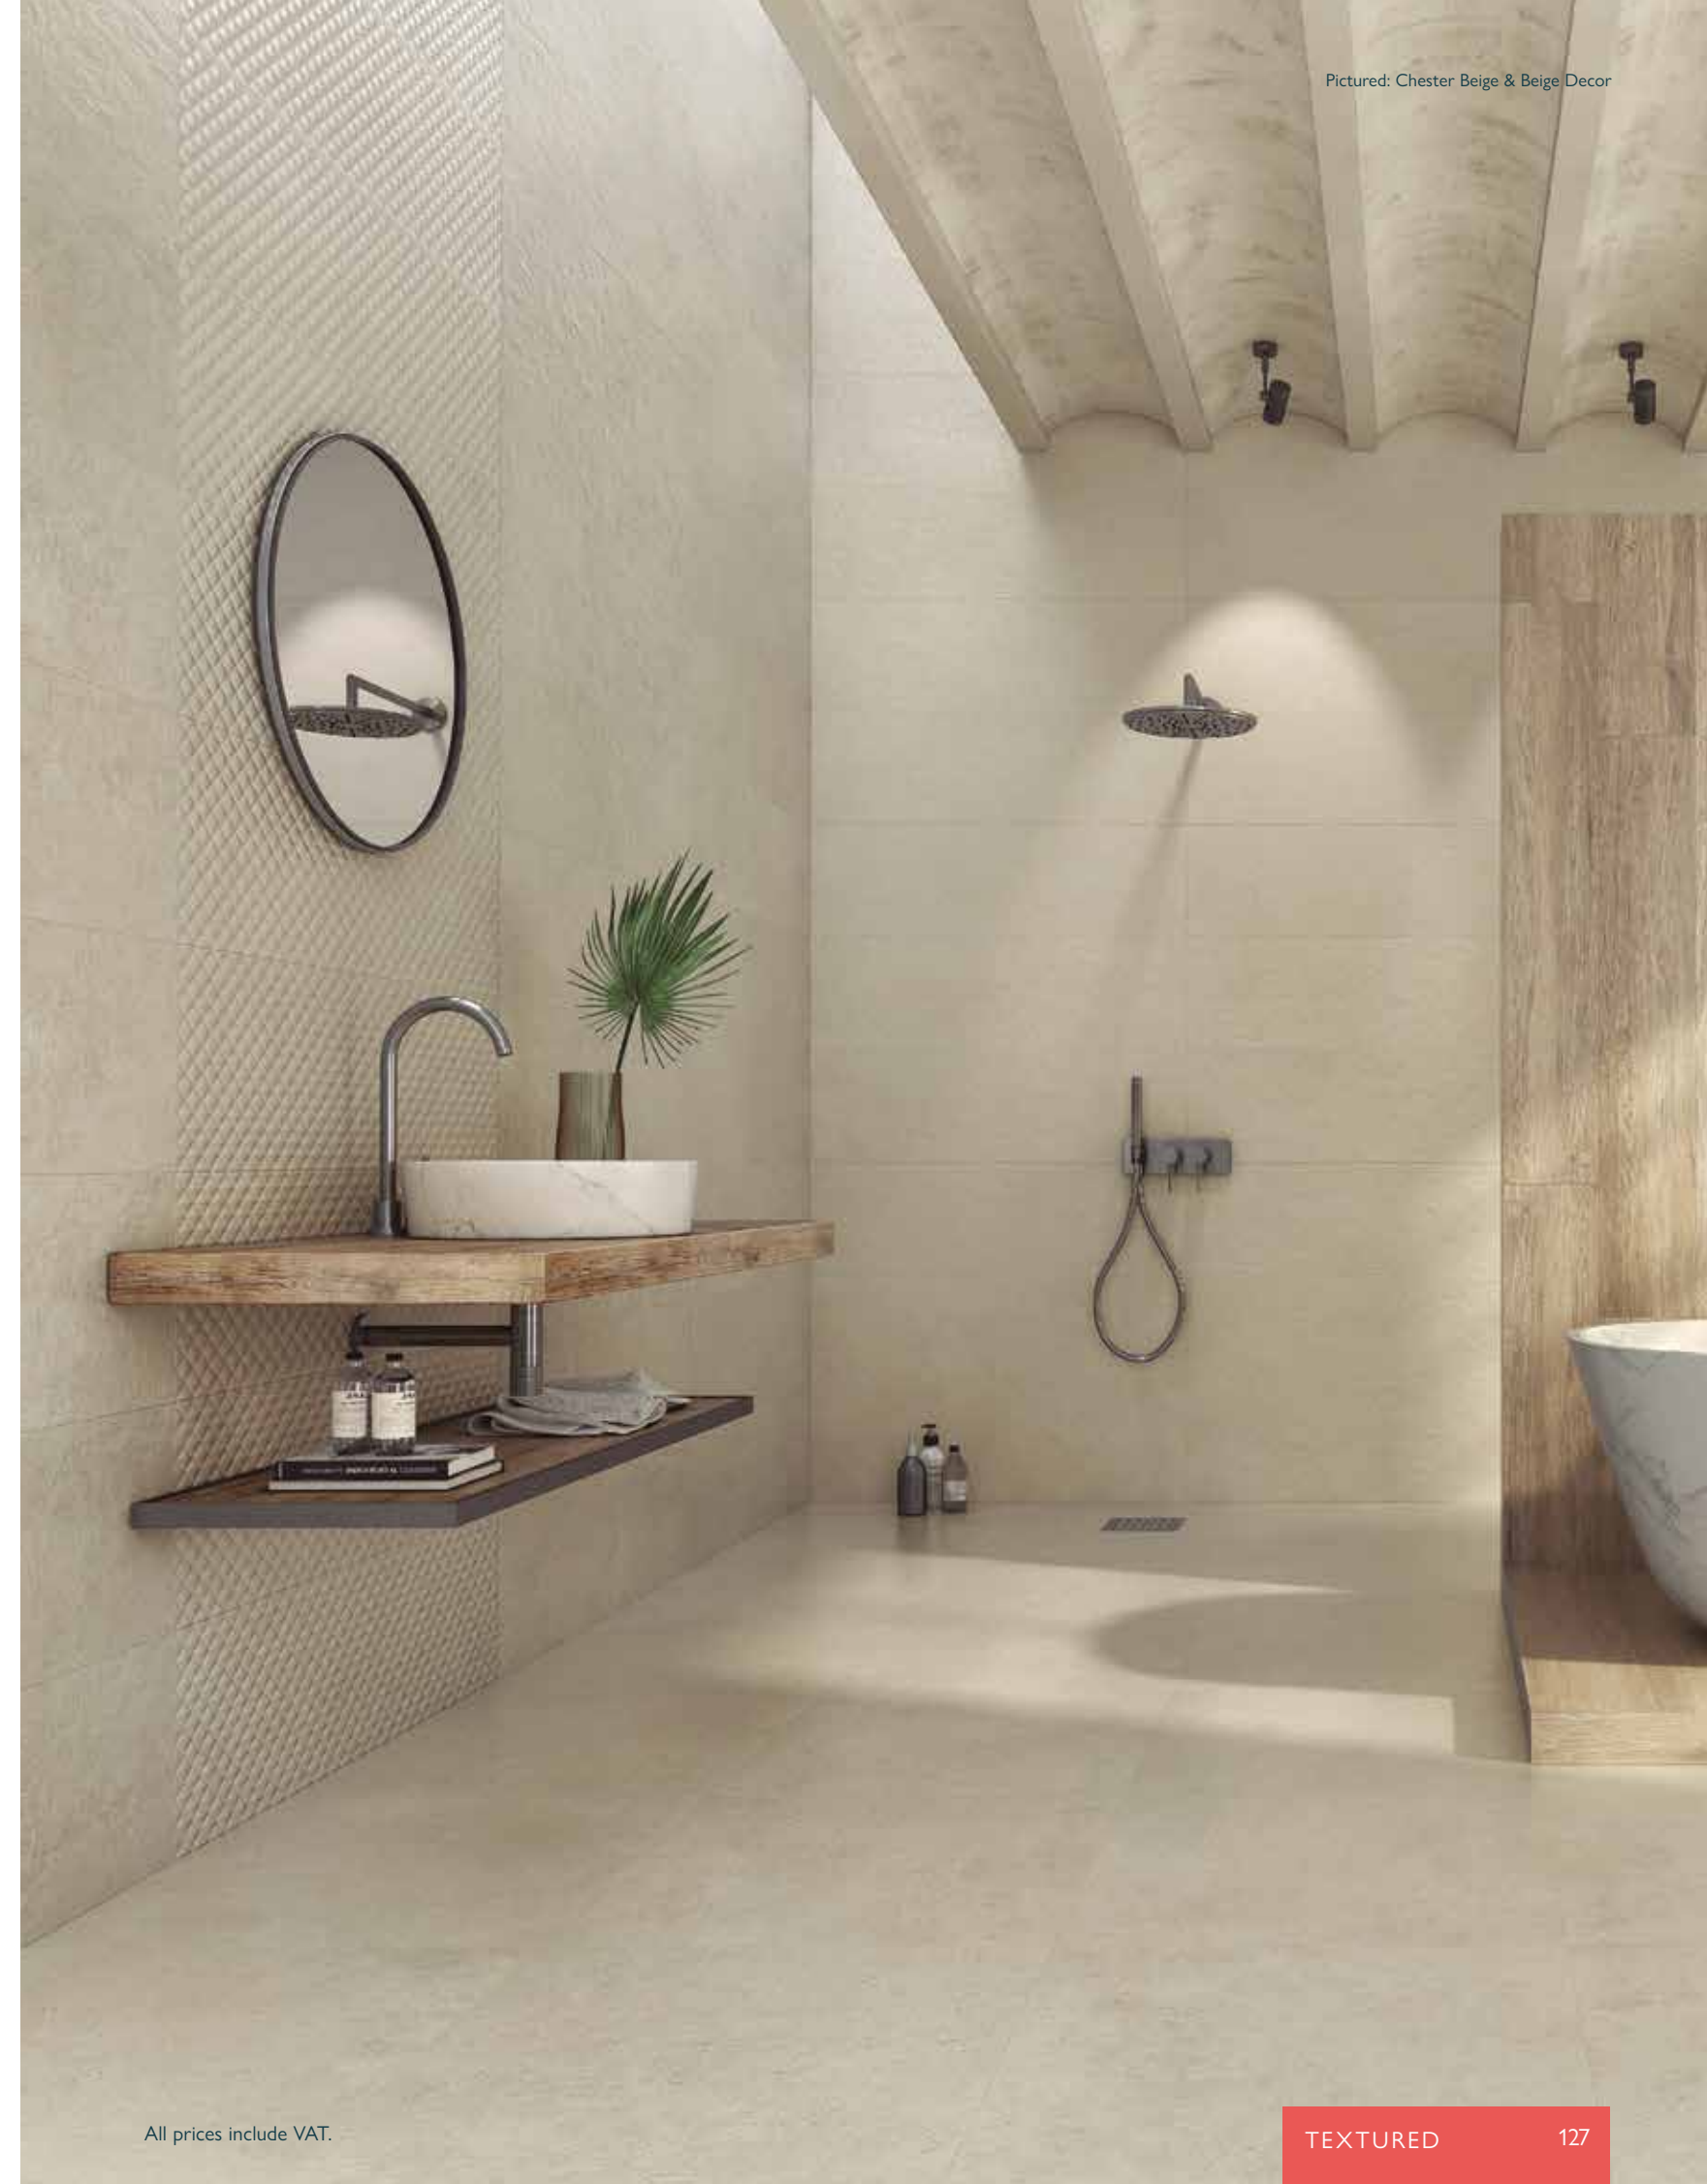

BEIGE DECOR

Size (mm)	Code	Price per Tile	Price per m²
1000 x 315	110384	£18.90	£60.00

Size (mm)	Suitable For	Finish	Material	Tile Thickness	Quantity per m²	Slip Rating	Rectified
1000 x 315	Wall	Matt	Ceramic	9.5mm	3.17	-	•
1000 x 315 (Perla Decor)	Wall	Matt	Ceramic	10mm	3.17	-	•

Pictured: Chester Beige & Beige Decor