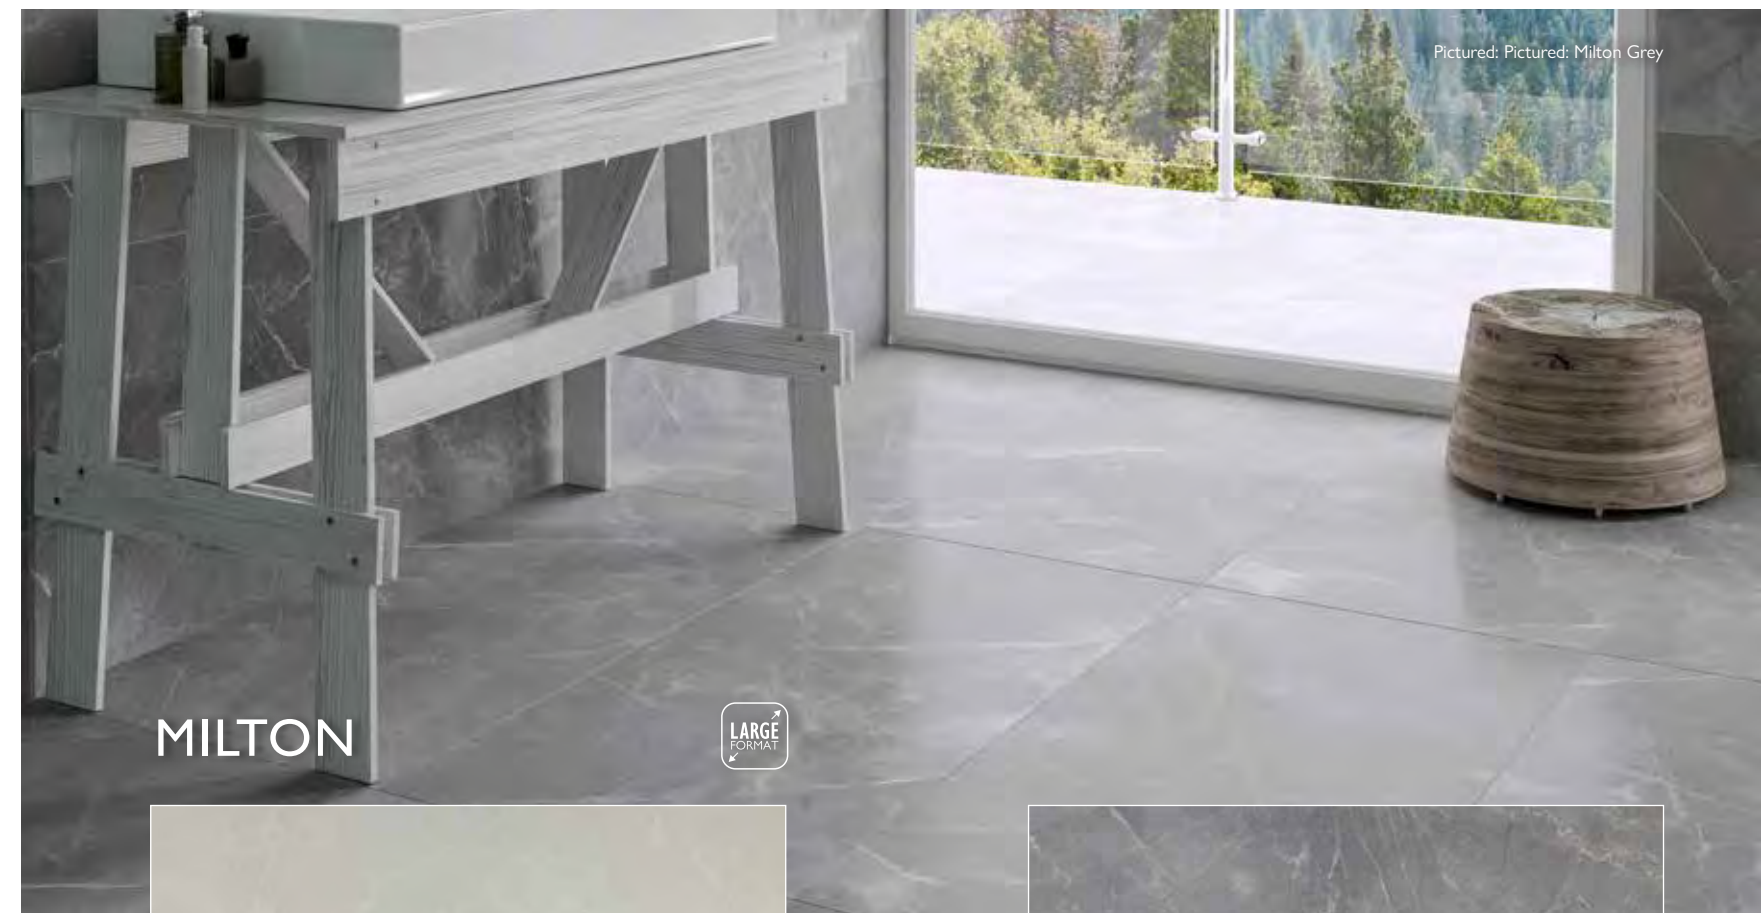

Pictured: Pictured: Milton Grey

MILTON