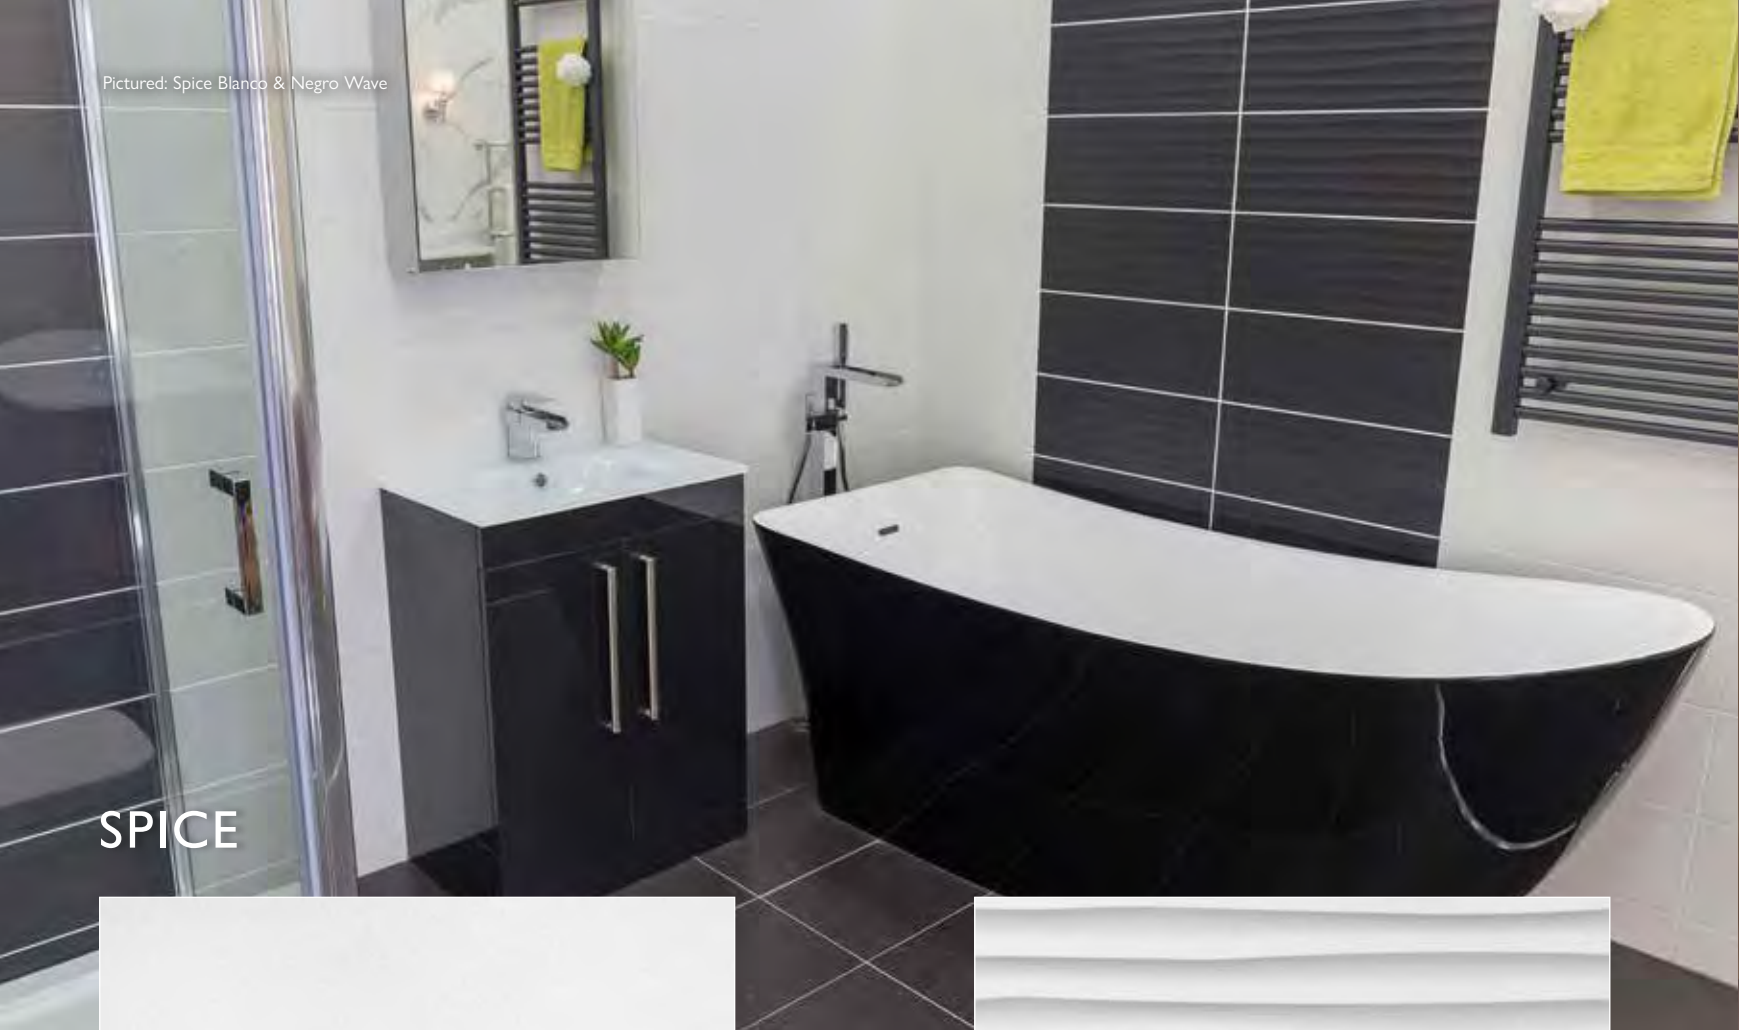

SPICE

BLANCO

Size (mm)	Code	Price per Tile	Price per m²
500 x 200	50264	£3.40	£34.00

BLANCO WAVE

Size (mm)	Code	Price per Tile	Price per m²
500 x 200	50266	£3.60	£36.00

GLIMMER

GOLD

Size (mm)	Code	Price per Tile	Price per m²
650 x 333	77872	£14.07	£65.00

COPPER

Size (mm)	Code	Price per Tile	Price per m²
650 x 333	77873	£14.07	£65.00

NEGRO

Size (mm)	Code	Price per Tile	Price per m²
500 x 200	50265	£3.30	£33.00

NEGRO WAVE

Size (mm)	Code	Price per Tile	Price per m²
500 x 200	50267	£3.60	£36.00

PLATA

Size (mm)	Code	Price per Tile	Price per m²
650 x 333	77870	£14.07	£65.00

COBALT

Size (mm)	Code	Price per Tile	Price per m²
650 x 333	77871	£14.07	£65.00

Size (mm)	Suitable For	Finish	Material	Tile Thickness	Quantity per m²	Slip Rating	Rectified
500 x 200	Wall	Lappato	Ceramic	9.3mm	10	-	-

Size (mm)	Suitable For	Finish	Material	Tile Thickness	Quantity per m²	Slip Rating	Rectified
650 x 333	Wall	Gloss	Porcelain	9.7mm	4.62	-	-