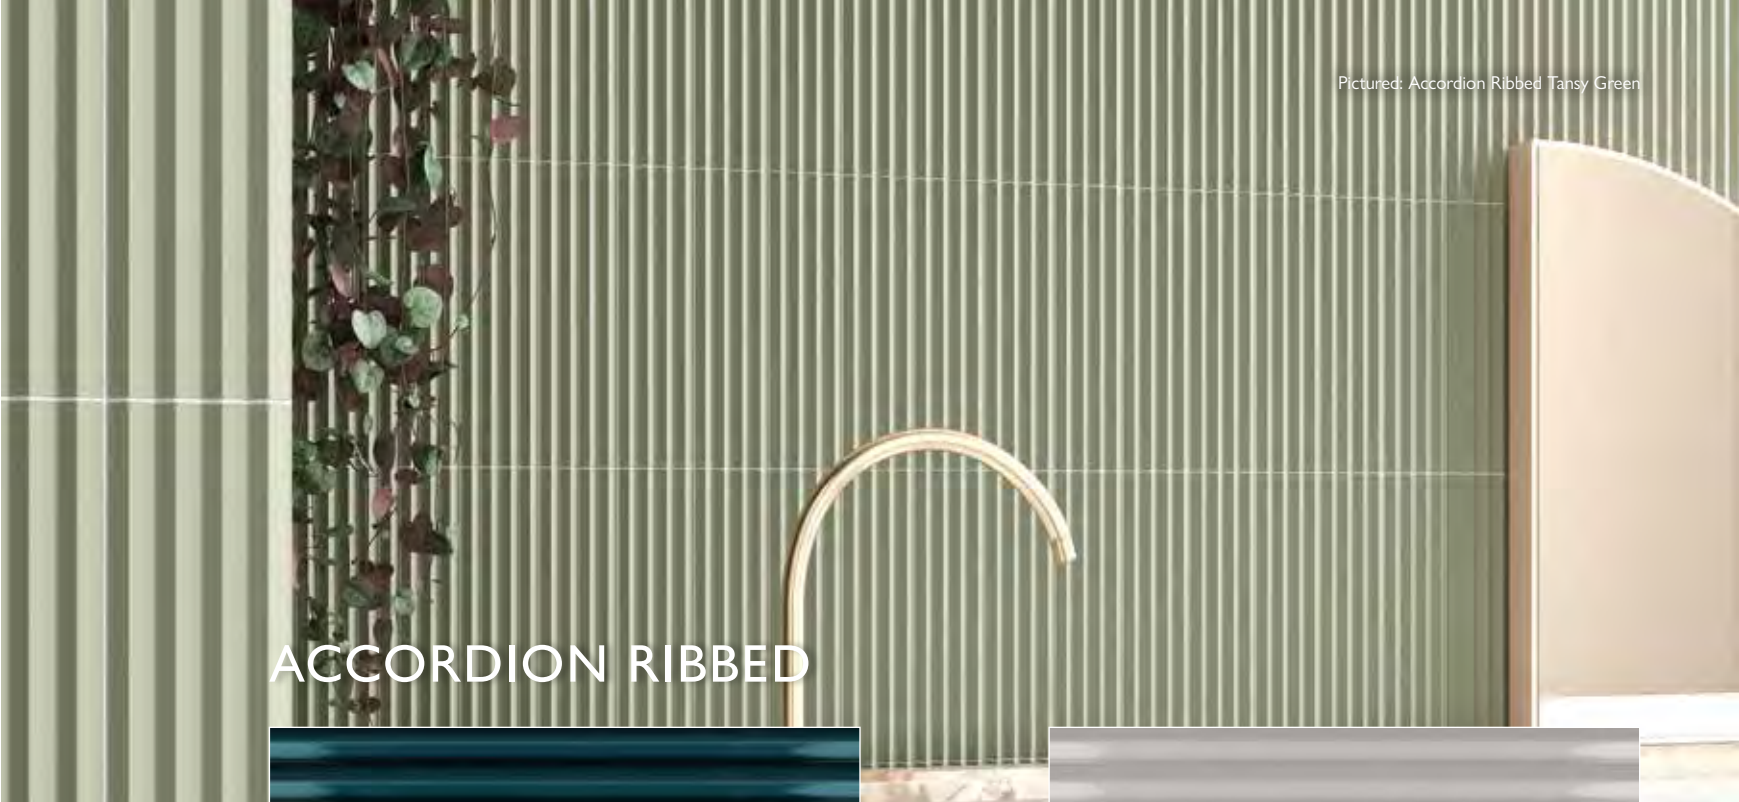

ACCORDION

GLACIER
163102

ALOE
163100

LAUREN GREEN
163104

WHITE
163107

| Size (mm) | Price per Tile | Price per m ² |
|-----------|----------------|--------------------------|
| 200 x 50 | £0.64 | £64.00 |

| Size (mm) | Suitable For | Finish | Material | Tile Thickness | Quantity per m ² | Slip Rating | Rectified |
|-----------|--------------|--------|----------|----------------|-----------------------------|-------------|-----------|
| 200 x 50 | Wall | Matt | Ceramic | 8mm | 100 | - | - |