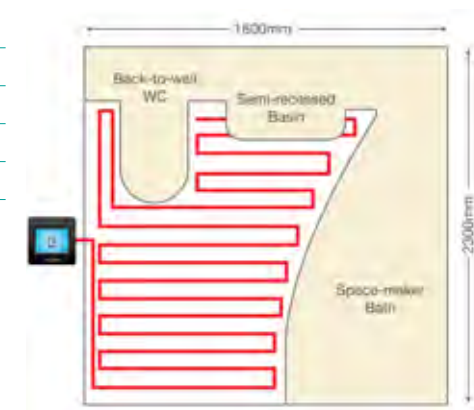

CALCULATING LENGTH OF LOOSE CABLE REQUIRED

EXAMPLE:

Bathroom Size:
2.3m x 1.8m = 4.14m²

Taking out the bathroom furniture leaves 1.73m², you will need the 25m cable system.