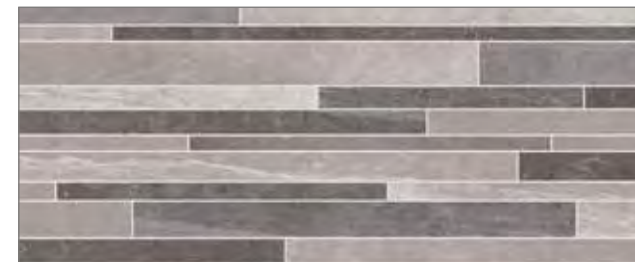

CONCORD

LIGHT GREY

| Size (mm) | Code | Price per Tile | Price per m ² |
|-----------|--------|----------------|--------------------------|
| 600 x 300 | 104937 | £7.02 | £39.00 |

DARK GREY

| Size (mm) | Code | Price per Tile | Price per m ² |
|-----------|--------|----------------|--------------------------|
| 600 x 300 | 104938 | £7.02 | £39.00 |