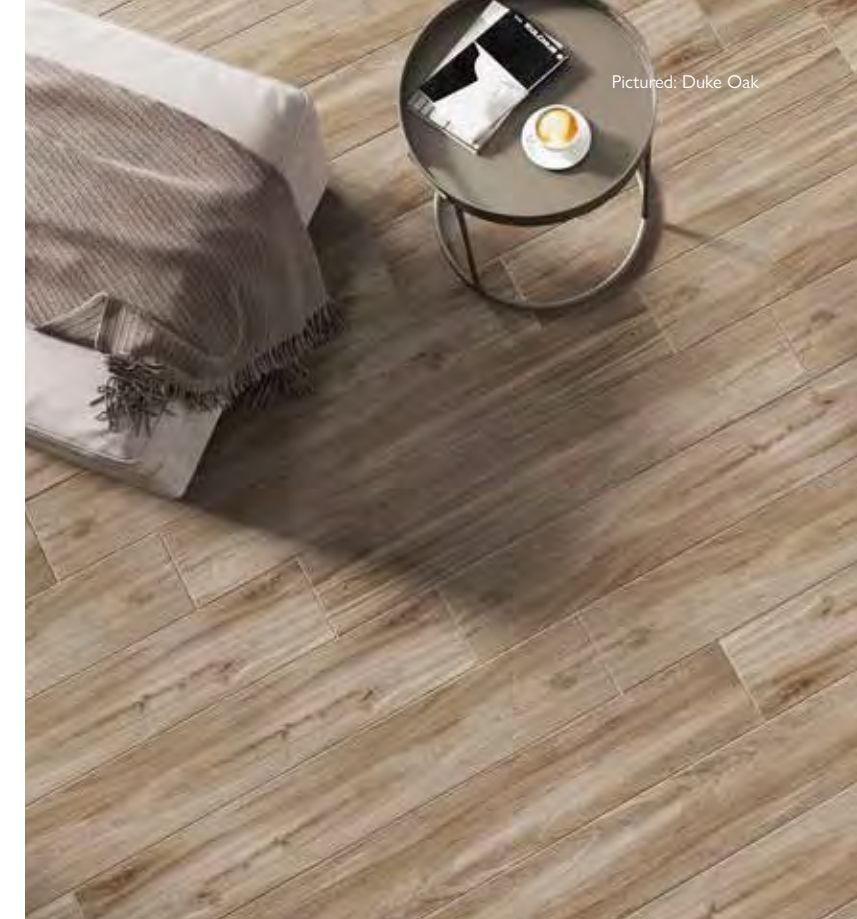

Pictured: Duke Ash

Pictured: Duke Oak