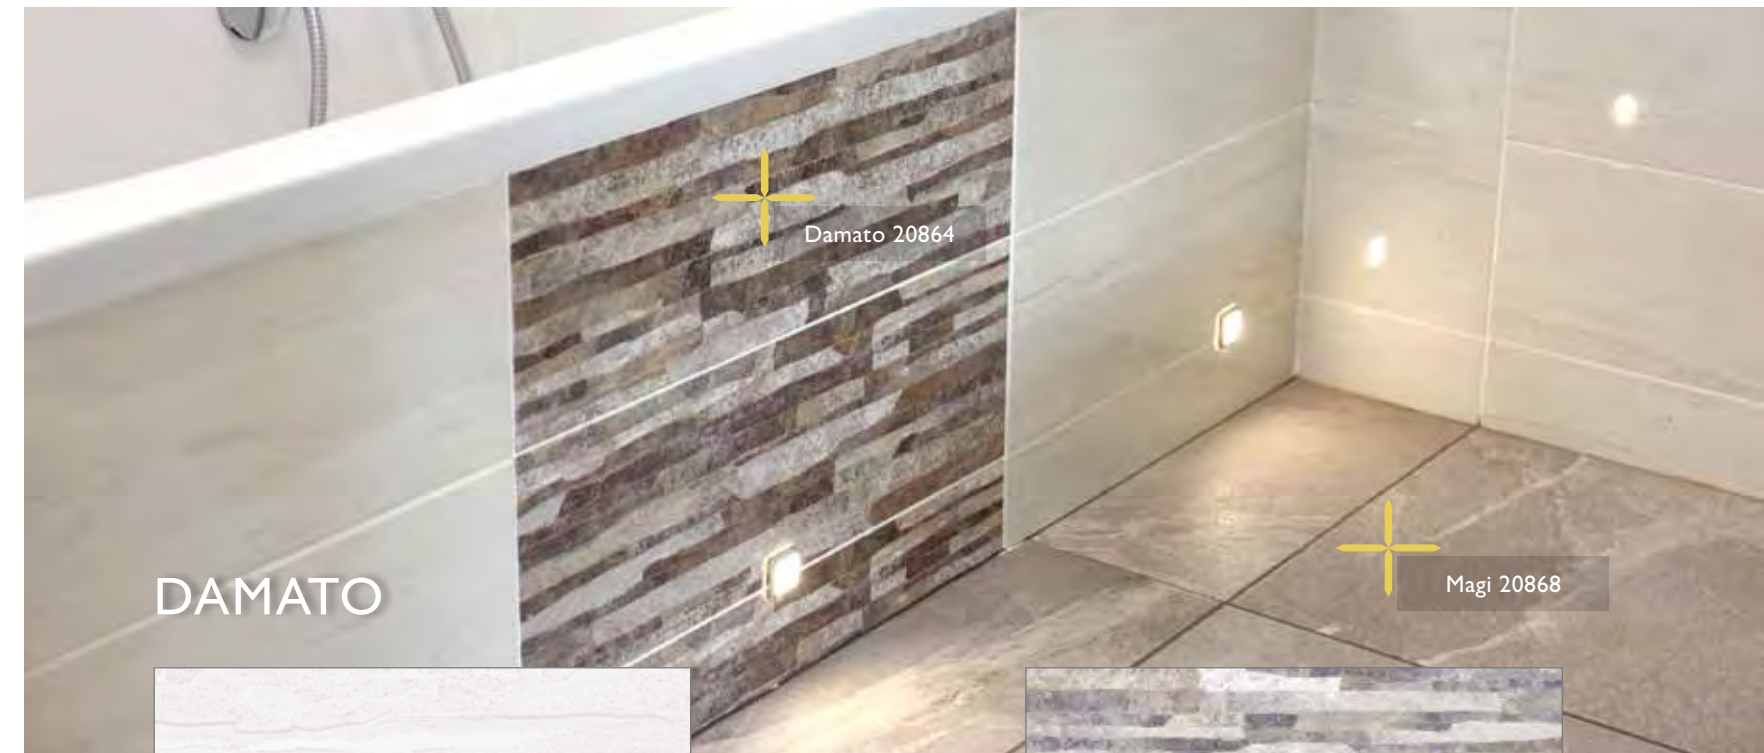

| Size (mm) | Suitable For | Finish | Material | Tile Thickness | Quantity per m ² | Slip Rating | Rectified |
|-----------|--------------|--------|-----------|----------------|-----------------------------|-------------|-----------|
| 495 x 495 | Wall/Floor | Matt | Porcelain | 8.5mm | 4.08 | R10 | - |