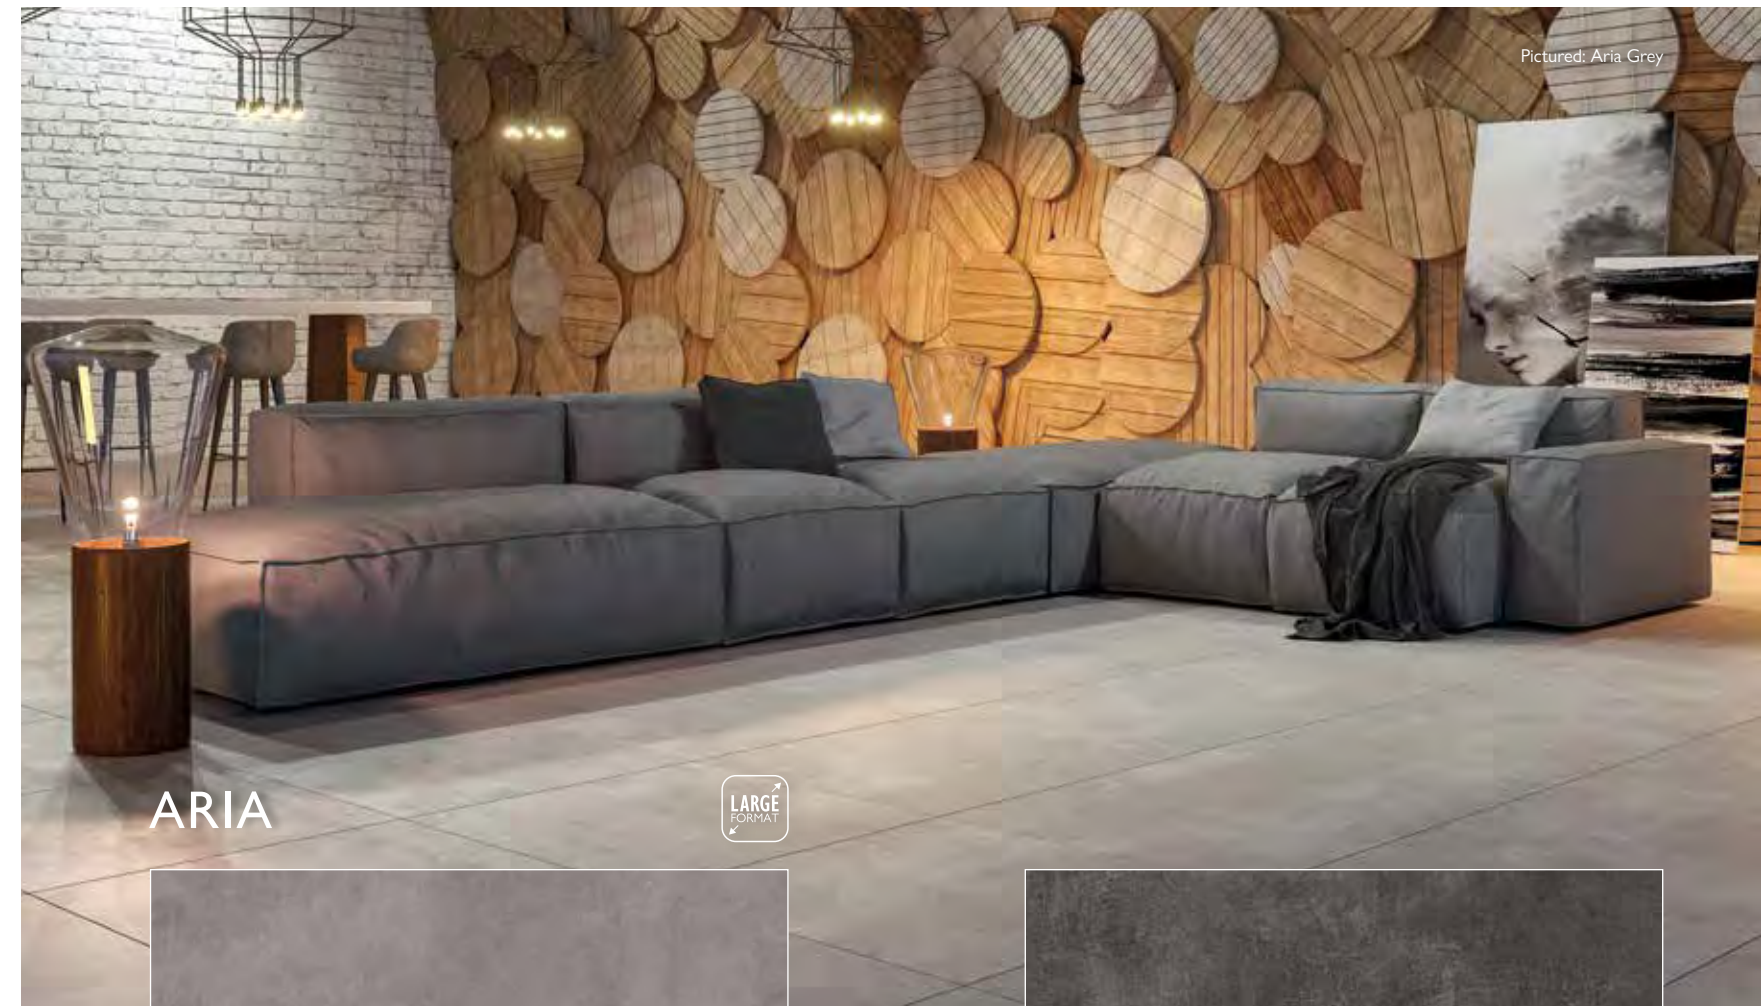

GANDI

Size (mm)	Suitable For	Finish	Material	Tile Thickness	Quantity per m²	Slip Rating	Rectified
1200 x 1200	Wall/Floor	Matt	Porcelain	10mm	0.69	R10B	•
1200 x 600	Wall/Floor	Matt	Porcelain	10.5mm	1.39	R10	•
900 x 900	Wall/Floor	Matt	Porcelain	10.5mm	1.23	R10	•
600 x 600	Wall/Floor	Matt	Porcelain	9.5mm	2.78	R10	•
600 x 300	Wall/Floor	Matt	Porcelain	9.5mm	5.56	R10	•
290 x 250	Wall/Floor	Matt	Porcelain	11mm	17.99	R10	-

ARENA

Size (mm)	Code	Price per Tile	Price per m²
1200 x 1200	147043	£109.44	£76.00
1200 x 600	128481	£47.52	£66.00
900 x 900	128477	£59.94	£74.00
600 x 600	128473	£16.92	£47.00
600 x 300	128483	£8.46	£47.00
290 x 250	128482	£3.84	£69.00

PERLA

Size (mm)	Code	Price per Tile	Price per m²
1200 x 1200	147045	£109.44	£76.00
1200 x 600	128478	£47.52	£66.00
900 x 900	128474	£59.94	£74.00
600 x 600	128470	£16.92	£47.00
600 x 300	104903	£8.46	£47.00
290 x 250	104900	£3.84	£69.00

GRIS

Size (mm)	Code	Price per Tile	Price per m²
1200 x 1200	147042	£109.44	£76.00
1200 x 600	128479	£47.52	£66.00
900 x 900	128475	£59.94	£74.00
600 x 600	128471	£16.92	£47.00
600 x 300	104904	£8.46	£47.00
290 x 250	104901	£3.84	£69.00

MARENGO

Size (mm)	Code	Price per Tile	Price per m²
1200 x 1200	147044	£109.44	£76.00
1200 x 600	128480	£47.52	£66.00
900 x 900	128476	£59.94	£74.00
600 x 600	128472	£16.92	£47.00
600 x 300	104905	£8.46	£47.00
290 x 250	104902	£3.84	£69.00

ZERO

SMOKE

Size (mm)	Code	Price per Tile	Price per m²
800 x 400	69159	£24.32	£76.00

Size (mm)	Suitable For	Finish	Material	Tile Thickness	Quantity per m²	Slip Rating	Rectified
800 x 400	Wall/Floor	Matt	Porcelain	10mm	3.13	R9	•

ARIA

GREY

Size (mm)	Code	Price per Tile	Price per m²
1200 x 600	69558	£61.92	£86.00

Size (mm)	Suitable For	Finish	Material	Tile Thickness	Quantity per m²	Slip Rating	Rectified
1200 x 600	Wall/Floor	Matt	Porcelain	10.2mm	1.39	-	•

BLACK