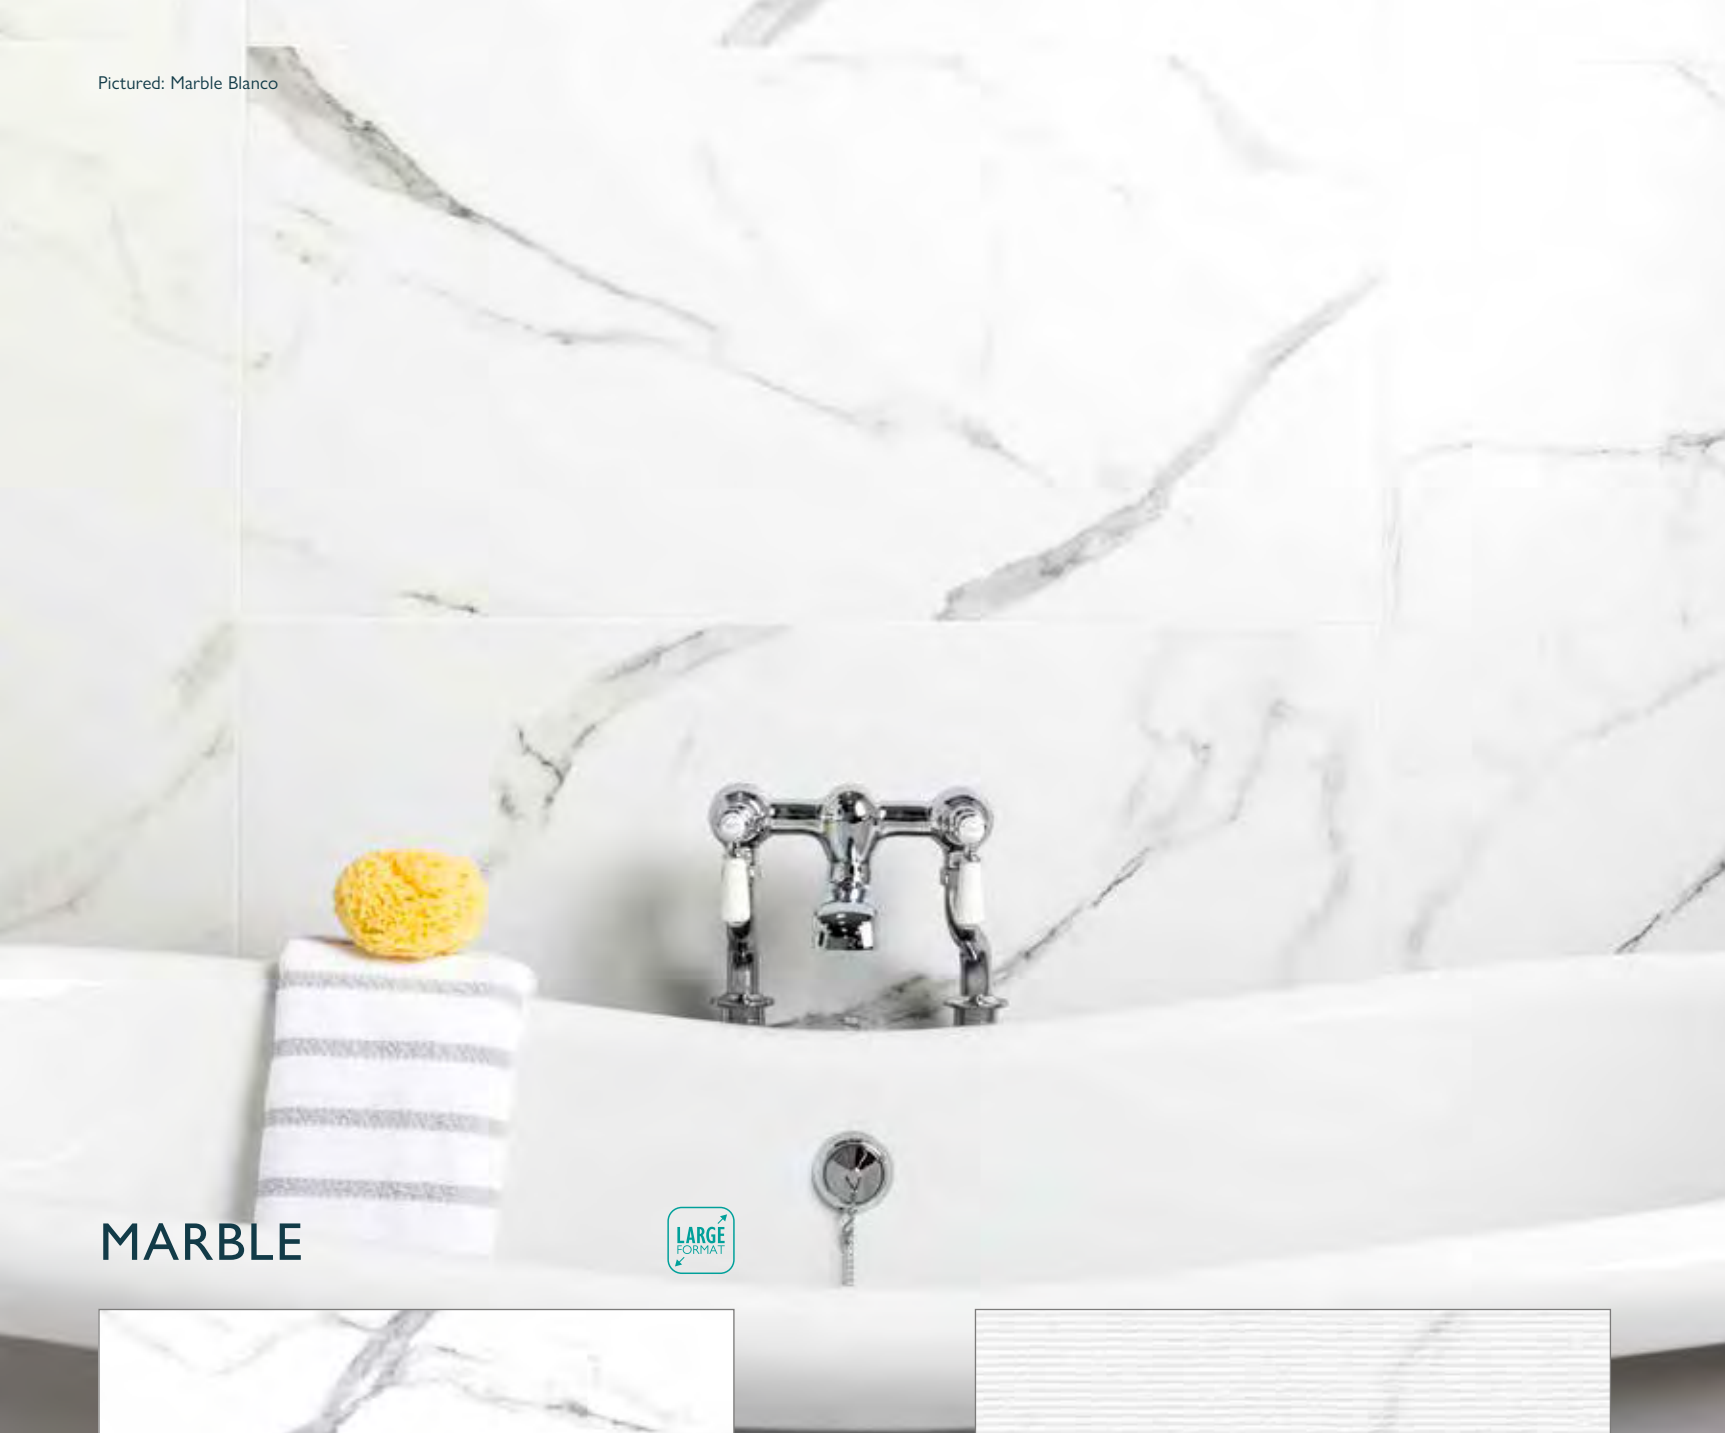

MARBLE

BLANCO

Size (mm)	Code	Price per Tile	Price per m²
500 x 200	50273	£3.40	£34.00

BLANCO LINE

Size (mm)	Code	Price per Tile	Price per m²
500 x 200	50274	£3.60	£36.00

Size (mm)	Suitable For	Finish	Material	Tile Thickness	Quantity per m²	Slip Rating	Rectified
500 x 200	Wall	Lappato	Ceramic	9.3mm	10	-	-

INFINITE

WHITE

Size (mm)	Code	Price per Tile	Price per m²
1200 x 600	104928	£63.36	£88.00
600 x 600	139170	£23.40	£65.00
600 x 300	139171	£11.70	£65.00

Size (mm)	Suitable For	Finish	Material	Tile Thickness	Quantity per m²	Slip Rating	Rectified
1200 x 600	Wall/Floor	Polished	Porcelain	10.3mm	1.39	-	•
600 x 600	Wall/Floor	Polished	Porcelain	10.3mm	2.78	-	•
600 x 300	Wall/Floor	Polished	Porcelain	10.3mm	5.56	-	•