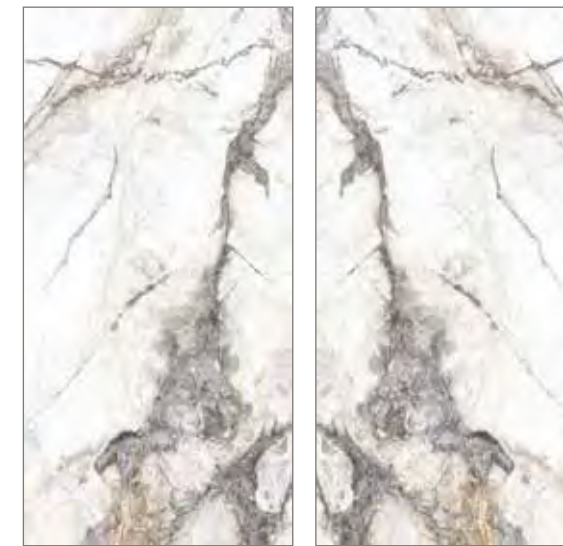

FABULOSA BOOK